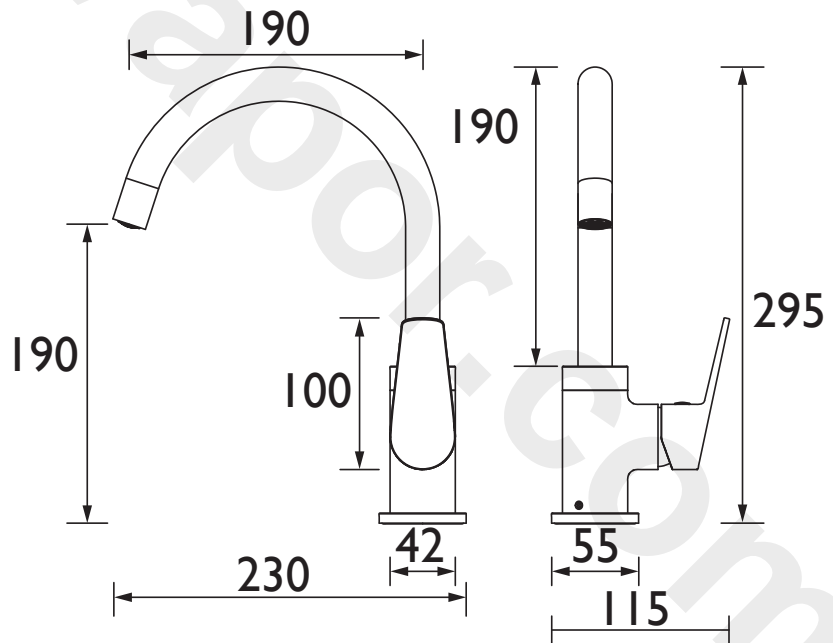

### Specification

Product Type:	Kitchen Taps
Main Construction Material:	Brass
Mount Type:	Deck Mounted
Handle Type:	Lever Handle
Connection Inlet:	1/2" BSP Flexible Tails
Connection Outlet:	Anti Splash
Number of Tap Holes:	1
Valve/Cartridge Type:	35mm Cartridge
Plumbing System Requirements:	Suitable for all plumbing systems
Minimum Dynamic Pressure (bar):	0.3 bar
Maximum Dynamic Pressure (bar):	5.0 bar
Maximum Hot Water Temperature °C:	65°C
Maximum Static Pressure (bar):	10 bar
Flow Type:	Single Flow
Isolation Included:	Yes

### Features:

- Long life ceramic cartridge for added durability and ease of use
- Metal fixing nut for added durability
- Easyfit base included
- Flexible tails included
- Minimum working pressure of 0.3 bar

### Dimensions (measurements in mm)